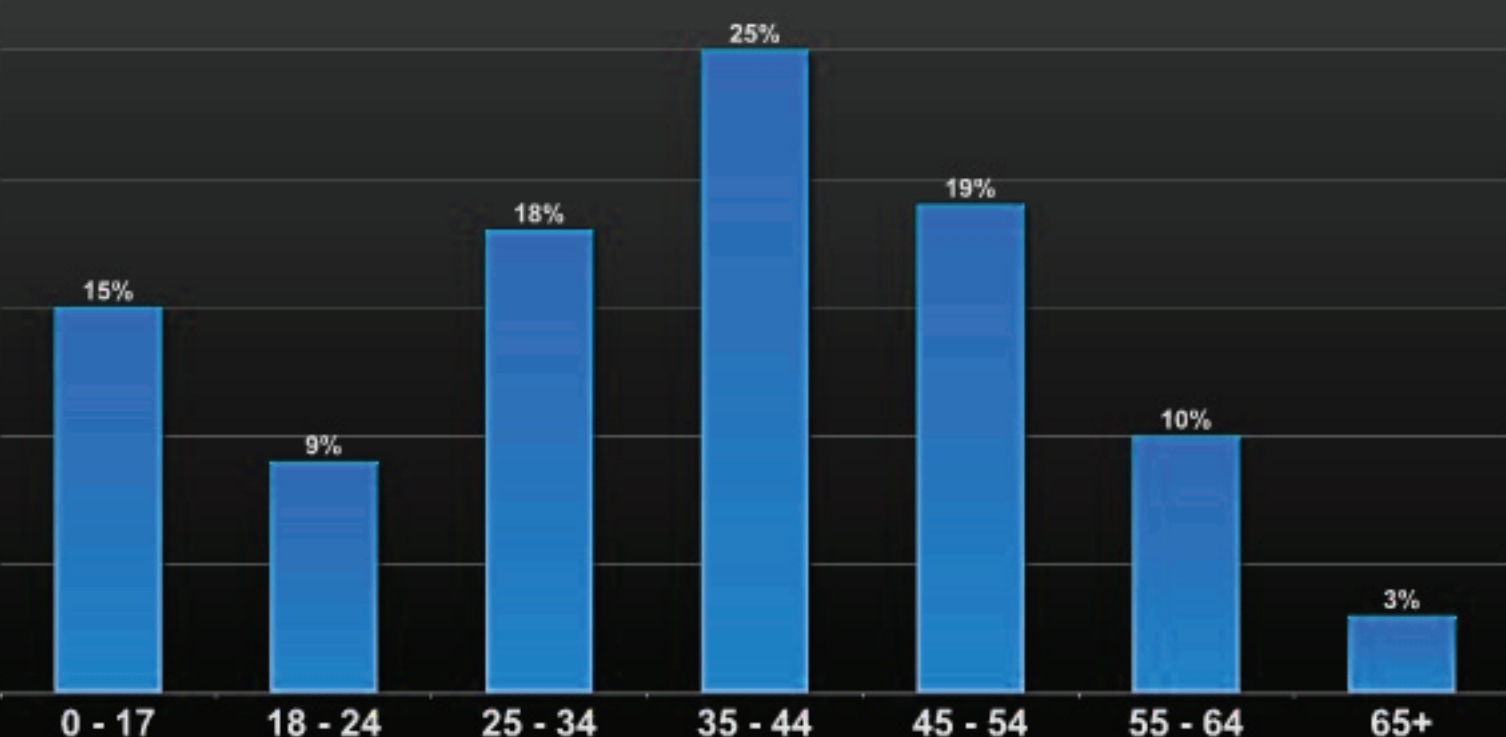

Average age distribution across social network sites

United States

Data source: Google Ad Planner (United States demographics data)

www.pingdom.com

Estimated average age on social network sites

United States

Data source: Google Ad Planner (United States demographics data)

www.pingdom.com

Age distribution on social network sites

United States, data sorted by average age per site, youngest at the top

Data source: Google Ad Planner (United States demographics data)