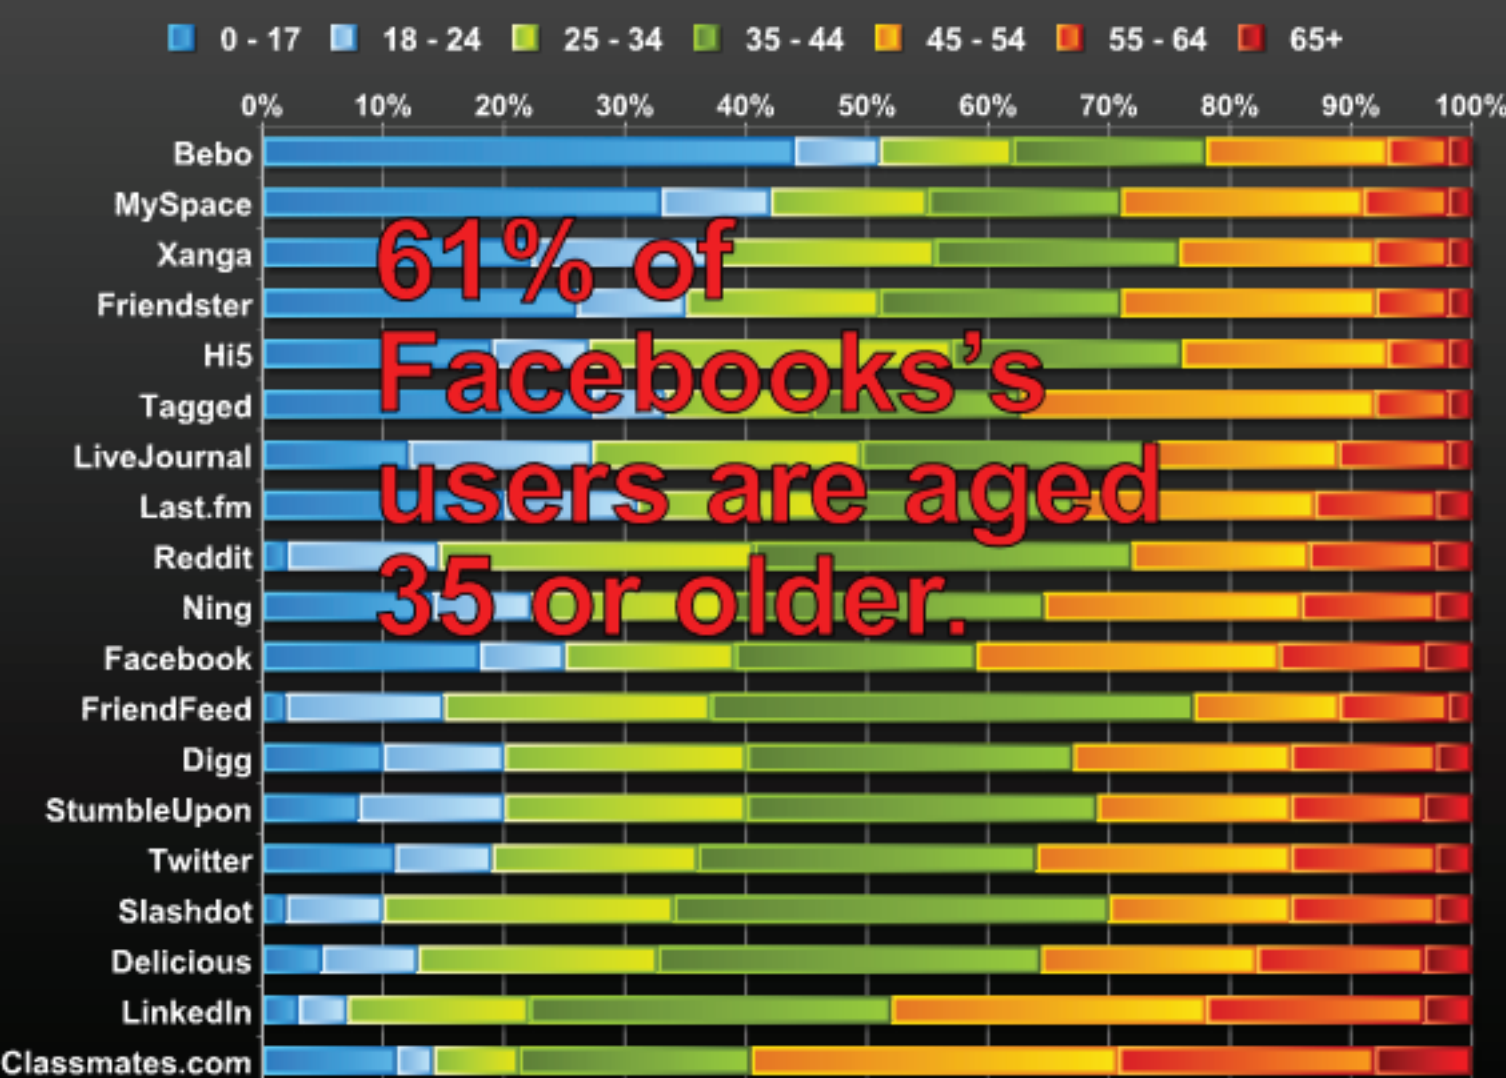

Average age distribution across social network sites

United States

Data source: Google Ad Planner (United States demographics data)

www.pingdom.com

Estimated average age on social network sites

United States

Data source: Google Ad Planner (United States demographics data)

www.pingdom.com

Age distribution on social network sites

United States, data sorted by average age per site, youngest at the top

Data source: Google Ad Planner (United States demographics data)