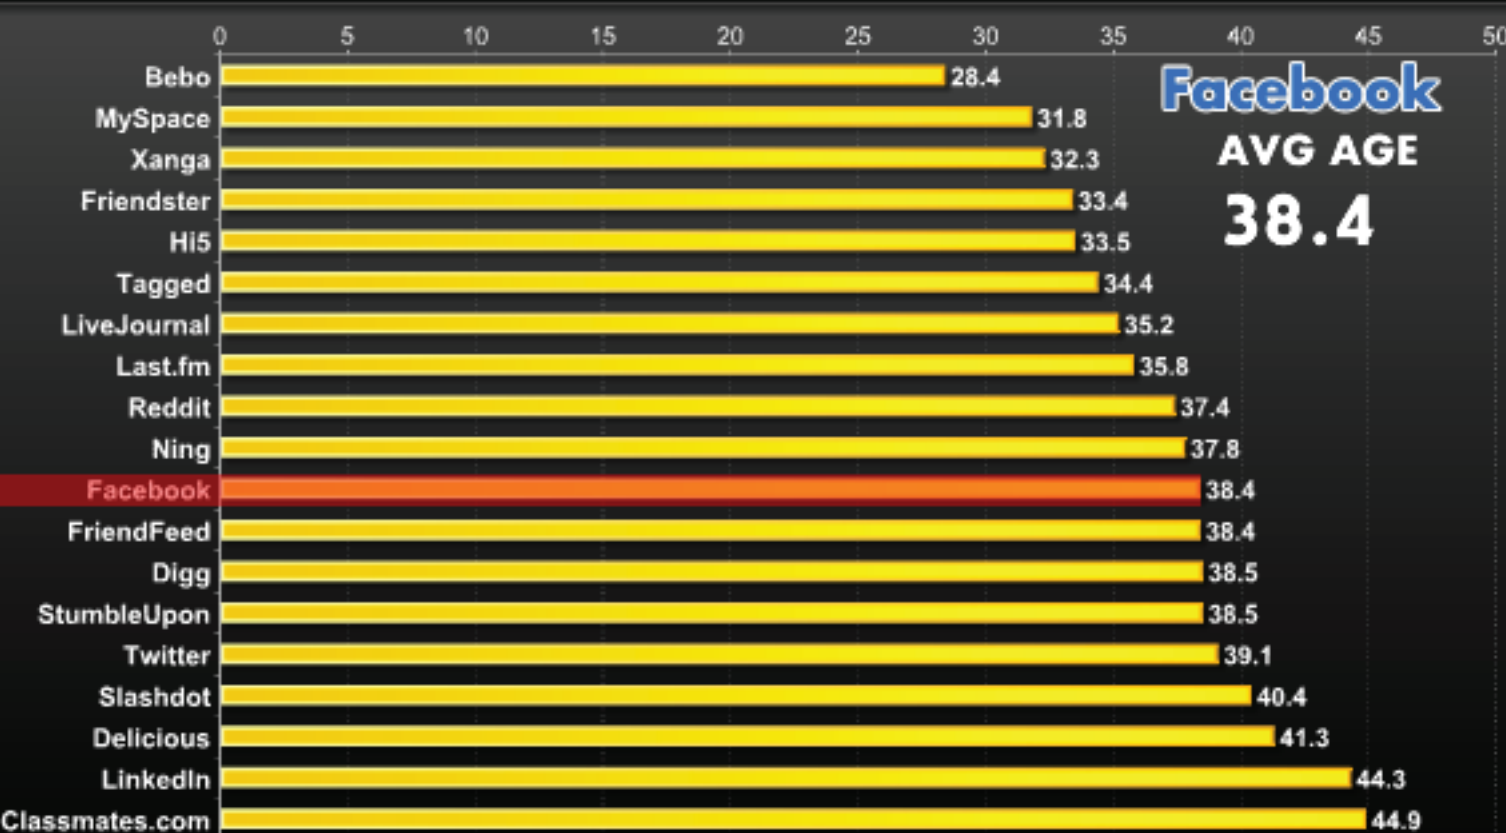

Average age distribution across social network sites

United States

Data source: Google Ad Planner (United States demographics data)

www.pingdom.com

Estimated average age on social network sites

United States

Data source: Google Ad Planner (United States demographics data)

www.pingdom.com

Age distribution on social network sites

United States, data sorted by average age per site, youngest at the top

Data source: Google Ad Planner (United States demographics data)